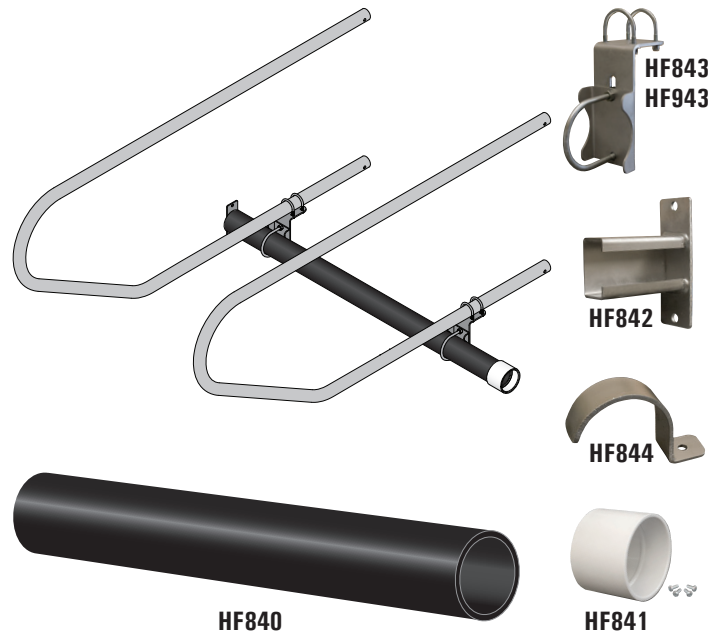

Adjustable Poly Brisket Tube System

J&D Manufacturing's Poly Brisket Tube System is gentle on your cows. Unlike wood or concrete brisket systems, our poly tube has a round profile to prevent injuries. The adjustable stall mount bracket system moves easily up or down, forward or backward to provide the proper lunge room for various size animals.

Features

- Durable, high-density, 4.5" OD polyethylene tubing
- Hot dip galvanized brackets and mounts for long life
- Adjustable stall mount or stationary floor mount brackets
- Stall mount bracket adjusts easily forward or backward to shorten or lengthen the freestall bed, and up or down to raise or lower the brisket tube
- Stall mount bracket mounts directly on the freestall. No concrete required!
- Stationary floor mount bracket fastens brisket tube to wood or concrete floor
- Round profile to prevent injury
- PVC splice kit with hardware to securely connect brisket tube lengths

Part#	Description
HF840	Brisket Tube, 4.5" OD, Black Poly, 20'
HF841	Splice Kit, End to End, for Poly Brisket Tube, White
HF842	Mount, Poly Brisket Tube to Wall, HDG
HF843	Bracket, for Poly Brisket Tube, Adjustable, 2 3/8" Loops, HDG
HF943	Brkt, for Poly Brisket Tube, Adjustable, 1.9" Loops, Painted
HF844	Mount, Poly Brisket Tube Concrete Anchor, HDG

Standard Loop Mount Brisket Bracket

J&D's Standard Brisket Mount Bracket is easy to install and allows you to easily adjust stall depth. Secure your lumber or lumber composite to the bracket to complete your brisket assembly.