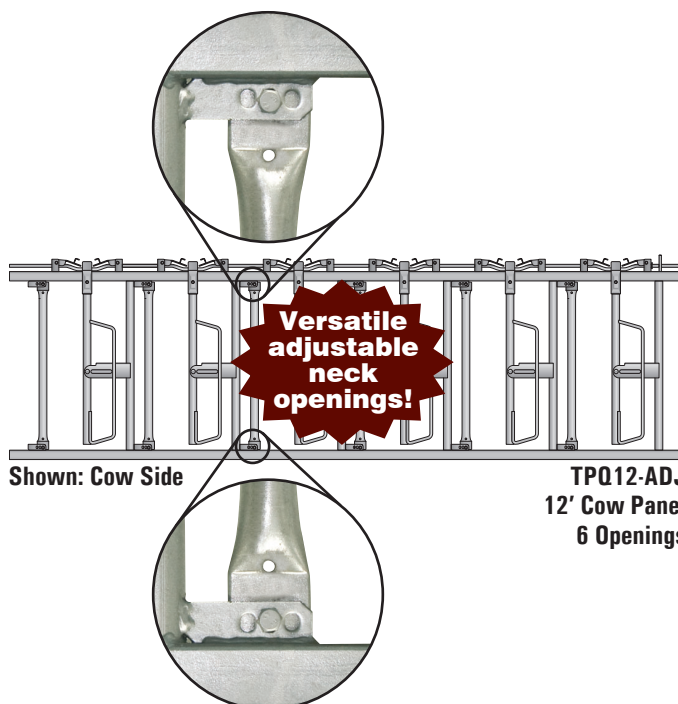

TPQ12-ADJ
12' Cow Panel
6 Openings

Standard Adjustable Panels

Part#	Panel Length	# Panel Openings	Neck Opening Adjustable Sizes*	Panel Height	Panel Weight
Cow Panels					
TPQ8-ADJ	8'	4	7 1/2", 8 1/8", 8 3/4"	40"	181 lbs
TPQ10-ADJ	10'	5	7 1/2", 8 1/8", 8 3/4"	40"	200 lbs
TPQ12-ADJ[^]	12'	6	7 1/2", 8 1/8", 8 3/4"	40"	248 lbs
Heifer Panels					
TPQH8-ADJ	8'	5	6 1/4", 6 7/8", 7 1/2"	40"	186 lbs
TPQH10-ADJ	10'	6	6 1/4", 6 7/8", 7 1/2"	40"	225 lbs
TPQH12-ADJ[^]	12'	7	6 1/4", 6 7/8", 7 1/2"	40"	263 lbs

*One opening per cow recommended to prevent damage from cow budging
[^]Warranty requires 12' headlocks be installed with a center support

Shown: Cow Side